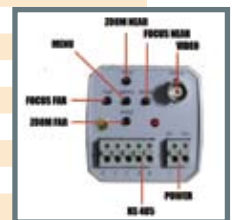

Outdoor Infrared Color Camera

Model: CL420

Sharp color during day and excellent clarity at night.

- 420 lines
- Weatherproof housing
- Adjustable bracket
- Crisp infrared image

$79⁰⁰

Specifications

1/3" Sony Super HAD CCD

Image Size: 510 x 492 NTSC

420 Lines

S/N Ratio >48dB

0 Lux

Lens: 3.6mm (Fixed)

White Balance: Auto

Operating Temp -10°C to 50°C

Dimension (mm): 50 W x 50 H x 67 D

Weight: Approx 400g

Power Supply: 12V DC 400ma max

Korean Made

Outdoor Infrared Color Camera

Model: CL480

Sharp color during day and excellent clarity at night.

- 480 lines
- Weatherproof housing
- Adjustable bracket
- Crisp infrared image

$99⁰⁰

Specifications

1/3" Sony Super HAD CCD

Image Size: 768 x 494 NTSC

480 Lines

S/N Ratio >48dB

0 Lux

Lens: 3.6mm (Fixed)

White Balance: Auto

Operating Temp -10°C to 50°C

Dimension (mm): 50 W x 50 H x 67 D

Weight: Approx 400g

Power Supply: 12V DC 400ma max

Korean Made

22X Day/Night Varifocal Zoom Module Camera

Model: CM22X

This zoom camera has a built-in powerful 22X zoom 3.9 to 85.8mm varifocal lens. The focus and zoom can be controlled via buttons on the back of camera. Also features a built-in On Screen Display (OSD) menu lets you adjust the backlight compensation, focus, zoom and camera id settings.

- Built-in 3.9 to 85.8mm Varifocal Lens
- Day / Night
- On Screen Display

$175⁰⁰

Specifications

1/4" Sony Day / Night CCD

Resolution: 470 Lines

Min Illumination: 0.5 Lux

Lens: 3.9 to 85.8mm

Signal to Noise Ratio: Greater than 50db

White Balance: Auto

Gain Control: Auto

Electronic Shutter: On/Off Switchable

Back Light Compensation: On/Off Switchable

Connection Type BNC

Power Supply: 12V DC

27X Day/Night Varifocal Zoom Module Camera

Model: CM27X