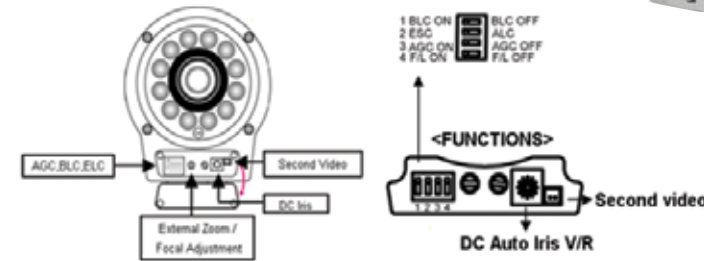

3 Axis IR Varifocal Bullet Camera

Model: QNIB540V

- Wall/ceiling mount
- Cable management bracket
- 360° adjustable
- 70 ft. IR Visible Distance
- 4-9mm Manual Varifocal Lens

Specifications

- 1/3" Sony CCD
- Resolution: 540 lines
- Min. Illumination: 0.0 Lux
- 36 IR LEDs
- IR Distance: 70 ft.
- AGC, Auto Lens
- Lens: 4-9 mm
- S/N Ratio: 48db
- Operating Temp: -10°C to 45°C
- Power Supply: 12V DC

Call

Long Range HiRes IR Varifocal Camera

Model: KCIB550V

Our super solid vandal resistant camera, includes a incredible 5-50mm zoom lens with high power IR LED's to make the best long range IR solution. Throw in a front panel to adjust zoom, focus and video to round out the best of all worlds.

- 150 ft. IR view distance
- Low light 0.1 Lux
- 5 to 50mm DC Auto IRIS Lens
- Cable management bracket
- Vandal Resistant
- External Zoom / Focal Adjustment
- Function : AGC,BLC
- Installer video out

$299⁰⁰

Specifications:

- 1/3" SONY Super HAD HQ1 CCD
- Resolution: 550 Lines
- Pixels: 768 x 494
- 12 Hi Power LEDs & CDs Sensor
- Min. Illumination: 0.3Lux (Color), 0.1Lux (B/W)
- Lens: 5 - 50 mm
- IR Range: 150 ft.
- S/N Ratio 50dB (AGC OFF)
- Flickerless, AGC Control
- White Balance, ATW
- Vandal Resistant Weatherproof Housing (IP66)
- Dimensions (mm): 97 x 107 x 173 D
- Weight: Appx. 4.5 lb.
- Operating Temp: -10°C to 50°C
- Power Supply: 12V DC 140mA/600mA Max

Long Range HiRes IR Varifocal Camera

Model: KCIB560VS

Our super low lux vandal resistant camera, includes a incredible 5-50mm zoom lens and 0.0002 lux CCD with high power IR LED's to make the best long range IR solution. Throw in a front panel to adjust zoom, focus and video service connction to round out the best of all worlds.