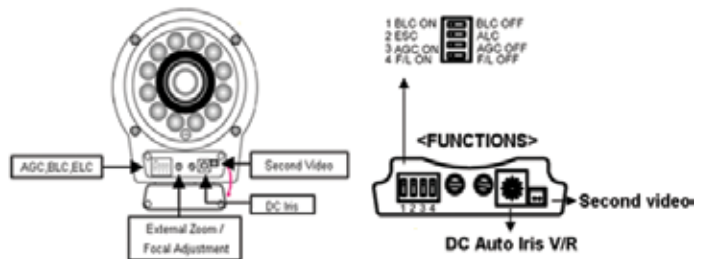

### Long Range HiRes IR Varifocal Camera

**Model: KCIB560VS**

Our super low lux vandal resistant camera, includes a incredible 5-50mm zoom lens and 0.0002 lux CCD with high power IR LED's to make the best long range IR solution. Throw in a front panel to adjust zoom, focus and video service connction to round out the best of all worlds.

- Super low light 0.0002Lux
- 200 ft. IR view distance
- 5-50mm zoom
- Cable management bracket
- Vandal Resistant
- External Zoom / Focal Adjustment
- Function : AGC,BLC
- Installer video out

\$389<sup>00</sup>